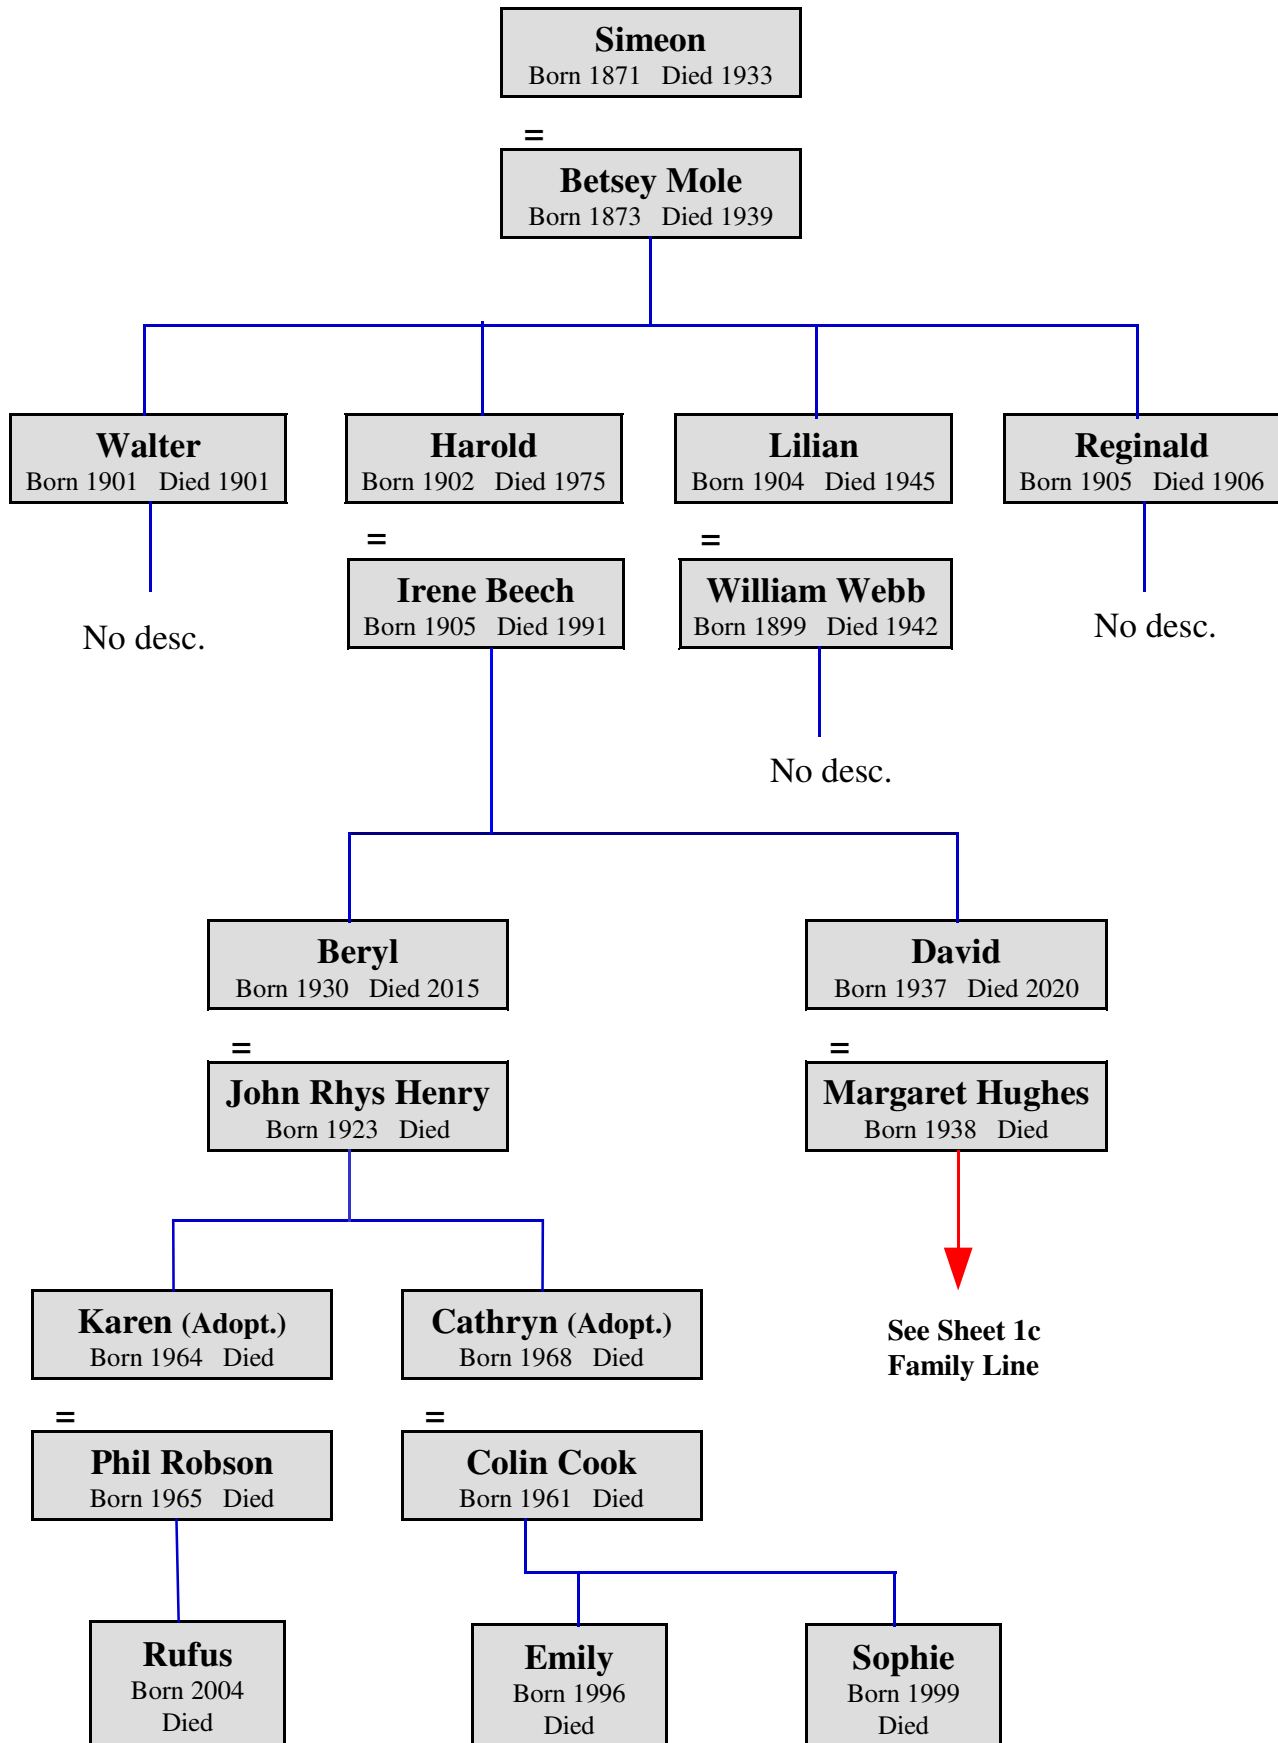

The Family Troth

Descension of the male line

THOMAS DAVID TROTH
Born 1985 Died

SAMUEL ROBERT TROTH
Born 1987 Died

BENJAMIN JOSEPH TROTH
Born 1988 Died

DANIEL MATTHEW TROTH
Born 1990 Died

ROSANNA HELEN TROTH
Born 1993 Died

JACOB HYWEL TROTH
Born 1998 Died

ROBERT DAVID TROTH
Born 1960 Died

DAVID BRIAN TROTH
Born 1937 Died 2020

MARGARET HUGHES
Born 1938 Died

JANET HELEN AKHURST
Born 1960 Died

THOMAS TED AKHURST
Born 1923 Died 2001

ALBERT CLAYTON
Born 1905 Died 1976

ELLEN PERRY
Born 1906 Died 1977

SIMEON TROTH
Born 1871 Died 1933

BETSEY MOLE
Born 1873 Died 1939

FRANCIS BEECH
Born 1861 Died 1950

CLARA WILLIAMS
Born 1862 Died 1926

JOHN HUGHES
Born 1852 Died 1905

ANNIE BROWN
Born 1881 Died 1946

JOHN PERRY
Born Died

JANE WELBOURN
Born Died

TROTH (1)

TROTH (1a)

TROTH (1b)

TROTH (1c)