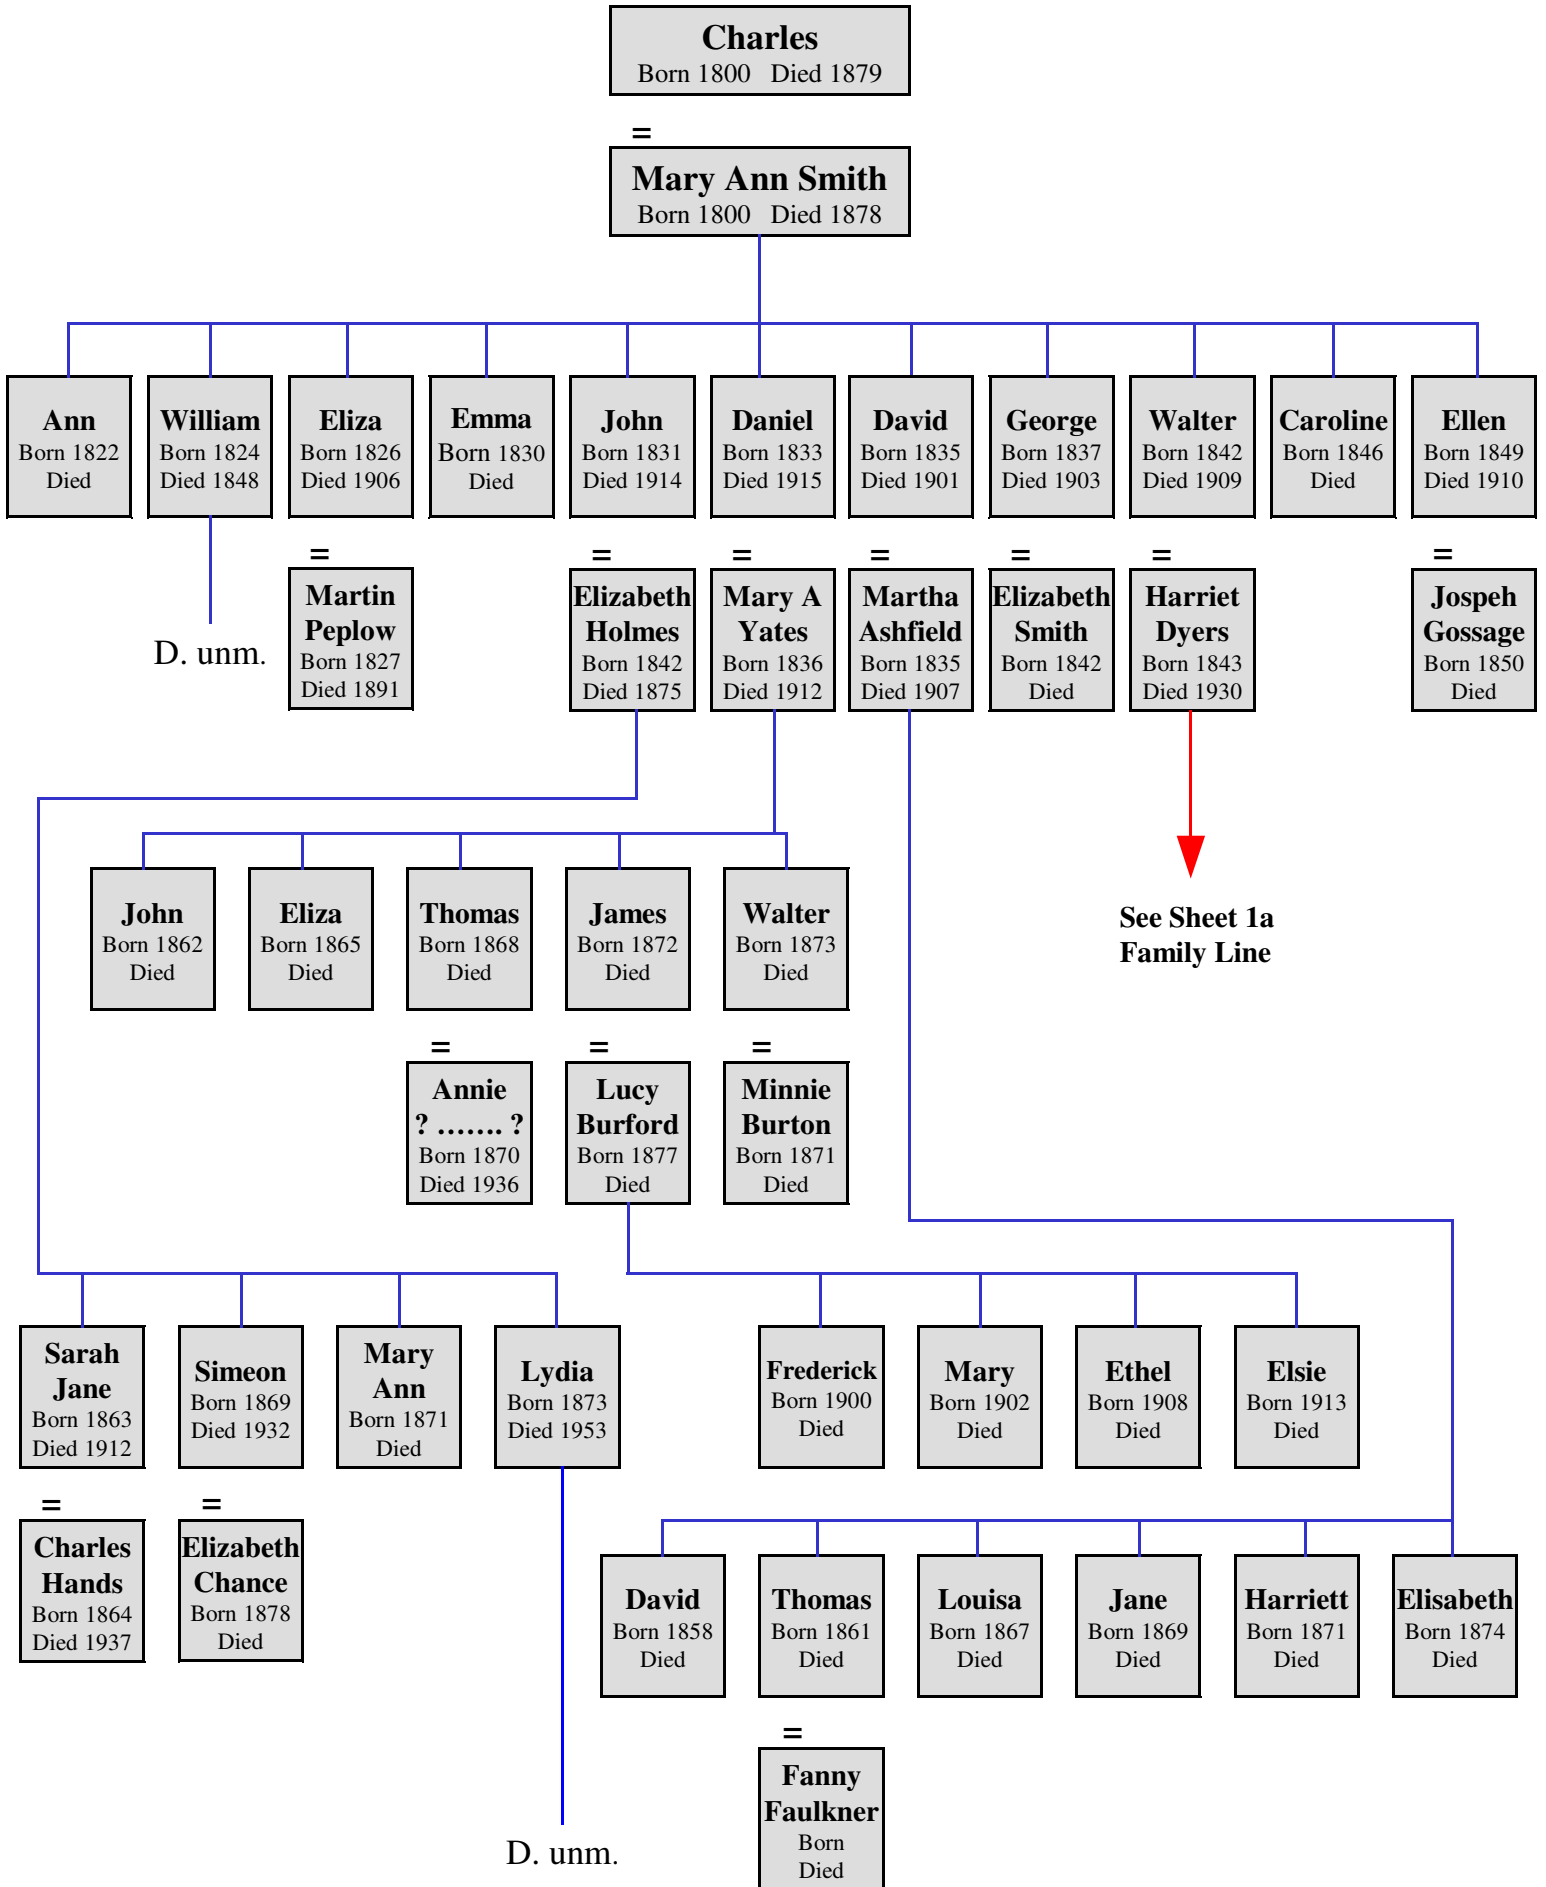

The Family Troth

Descension of the male line

THOMAS DAVID TROTH
Born 1985 Died

SAMUEL ROBERT TROTH
Born 1987 Died

BENJAMIN JOSEPH TROTH
Born 1988 Died

DANIEL MATTHEW TROTH
Born 1990 Died

ROSANNA HELEN TROTH
Born 1993 Died

ALBERT CLAYTON
Born 1905 Died 1976

ELLEN PERRY
Born 1906 Died 1977

SIMEON TROTH
Born 1871 Died 1933

BETSEY MOLE
Born 1873 Died 1939

FRANCIS BEECH
Born 1861 Died 1950

CLARA WILLIAMS
Born 1862 Died 1926

JOHN HUGHES
Born 1852 Died 1905

MARY ANN MURRAY
Born 1853 Died 1933

JAMES JOHN DEAN
Born 1868 Died 1949

JANE ANN BONIFACE
Born 1869 Died 1960

? ?
Born Died

? ?
Born Died

? ?
Born Died

? ?
Born Died

ARTHUR CLAYTON
Born 1879 Died 1956

ANNIE BROWN
Born 1881 Died 1946

JOHN PERRY
Born Died

JANE WELBOURN
Born Died

TROTH (1)

TROTH (1a)

TROTH (1b)

TROTH (1c)