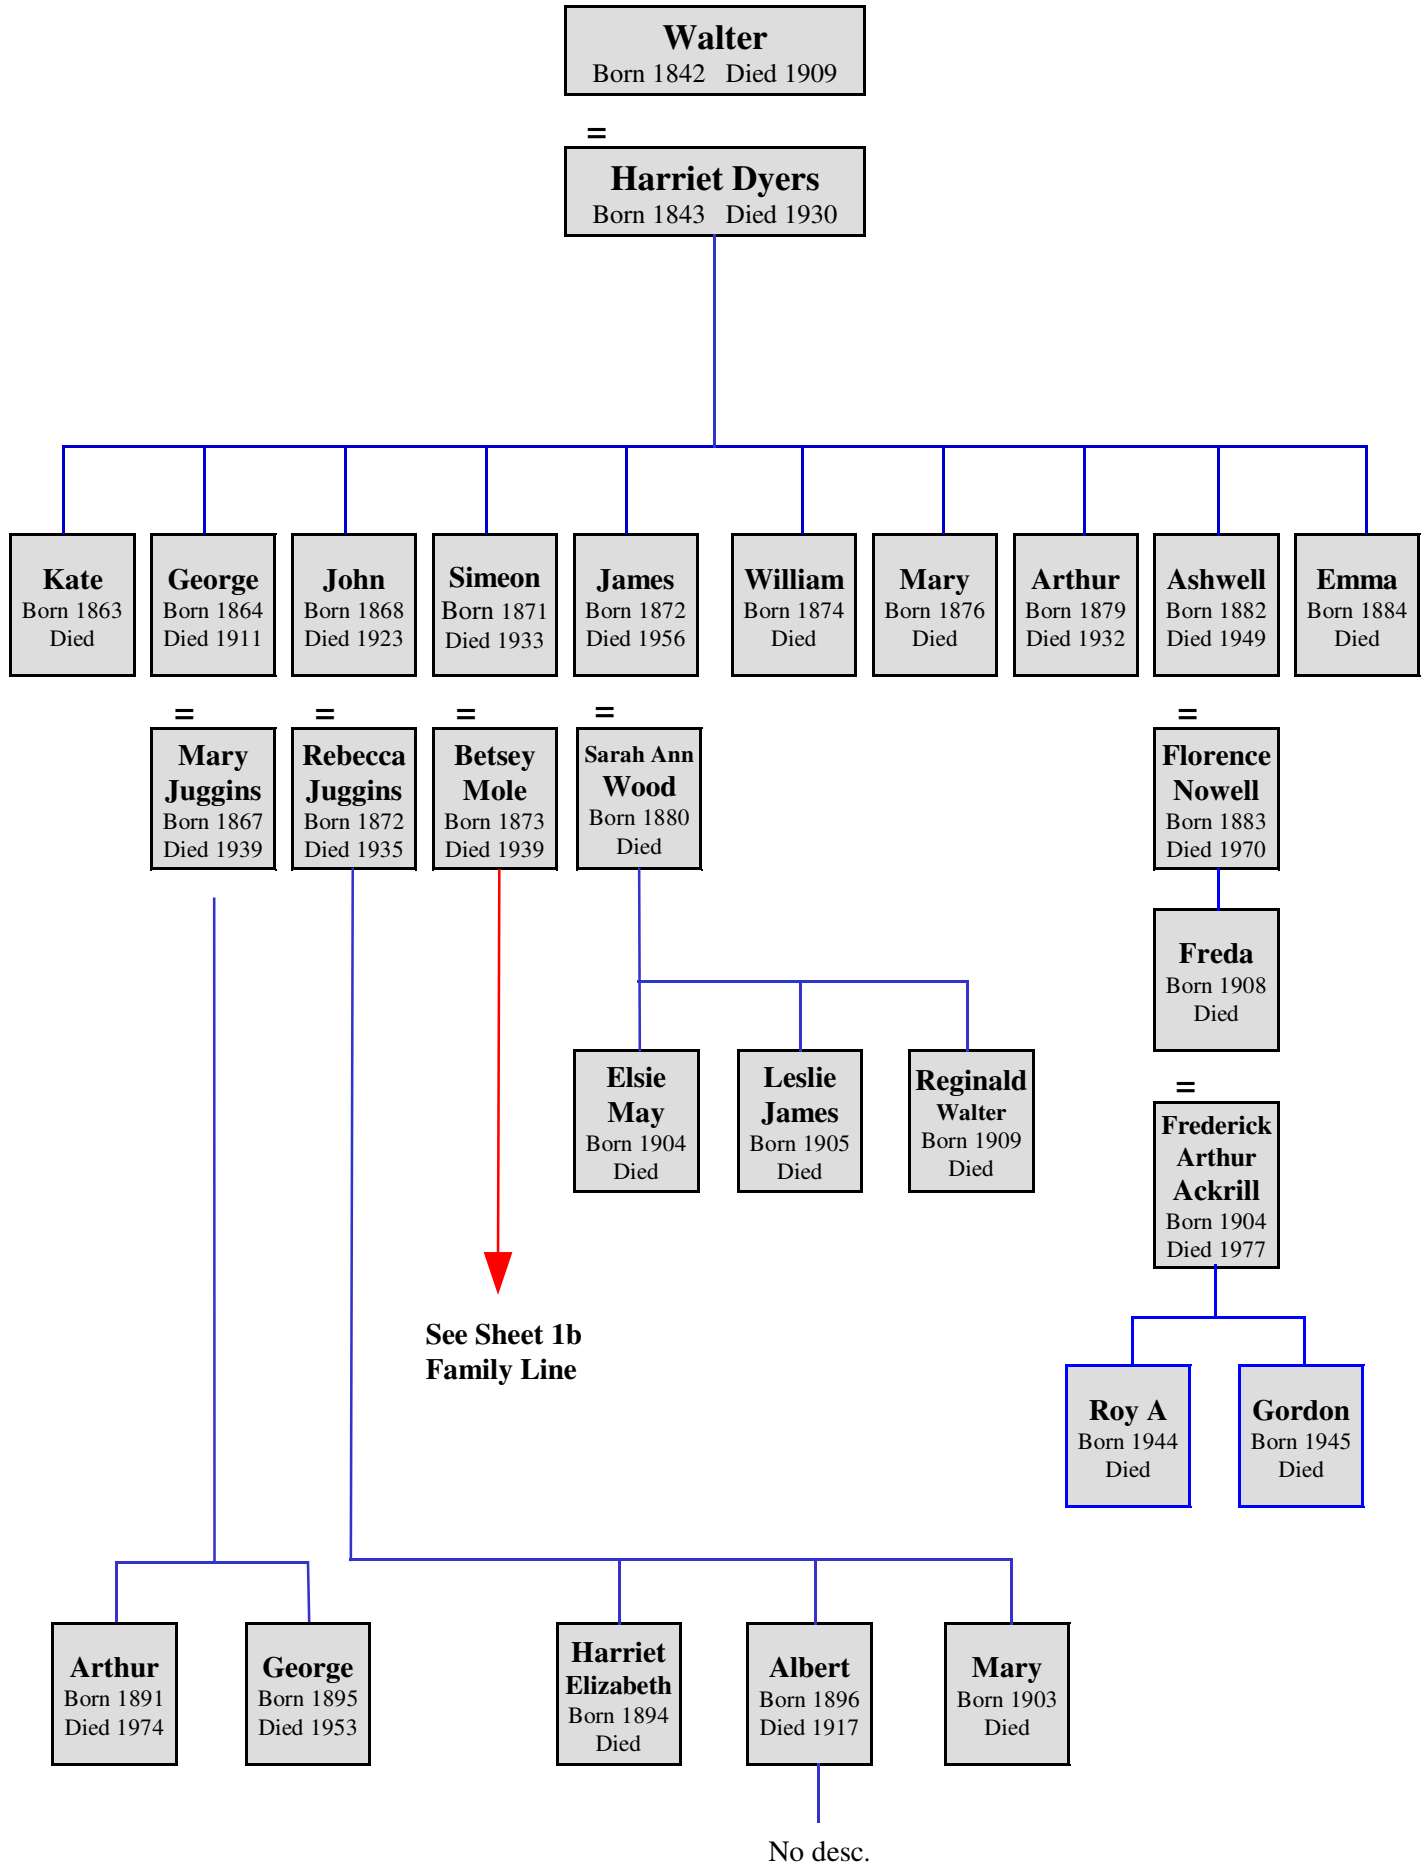

The Family Troth

Descension of the male line

THOMAS DAVID TROTH
Born 1985 Died

SAMUEL ROBERT TROTH
Born 1987 Died

BENJAMIN JOSEPH TROTH
Born 1988 Died

DANIEL MATTHEW TROTH
Born 1990 Died

ROSANNA HELEN TROTH
Born 1993 Died

JACOB HYWEL TROTH
Born 1998 Died

ROBERT DAVID TROTH
Born 1960 Died

DAVID BRIAN TROTH
Born 1937 Died 2020

MARGARET HUGHES
Born 1938 Died

JANET HELEN AKHURST
Born 1960 Died

THOMAS TED AKHURST
Born 1923 Died 2001

ALBERT CLAYTON
Born 1905 Died 1976

ELLEN PERRY
Born 1906 Died 1977

SIMEON TROTH
Born 1871 Died 1933

BETSEY MOLE
Born 1873 Died 1939

FRANCIS BEECH
Born 1861 Died 1950

CLARA WILLIAMS
Born 1862 Died 1926

JOHN HUGHES
Born 1852 Died 1905

ANNIE BROWN
Born 1881 Died 1946

JOHN PERRY
Born Died

JANE WELBOURN
Born Died

TROTH (1)

TROTH (1a)

TROTH (1b)

TROTH (1c)