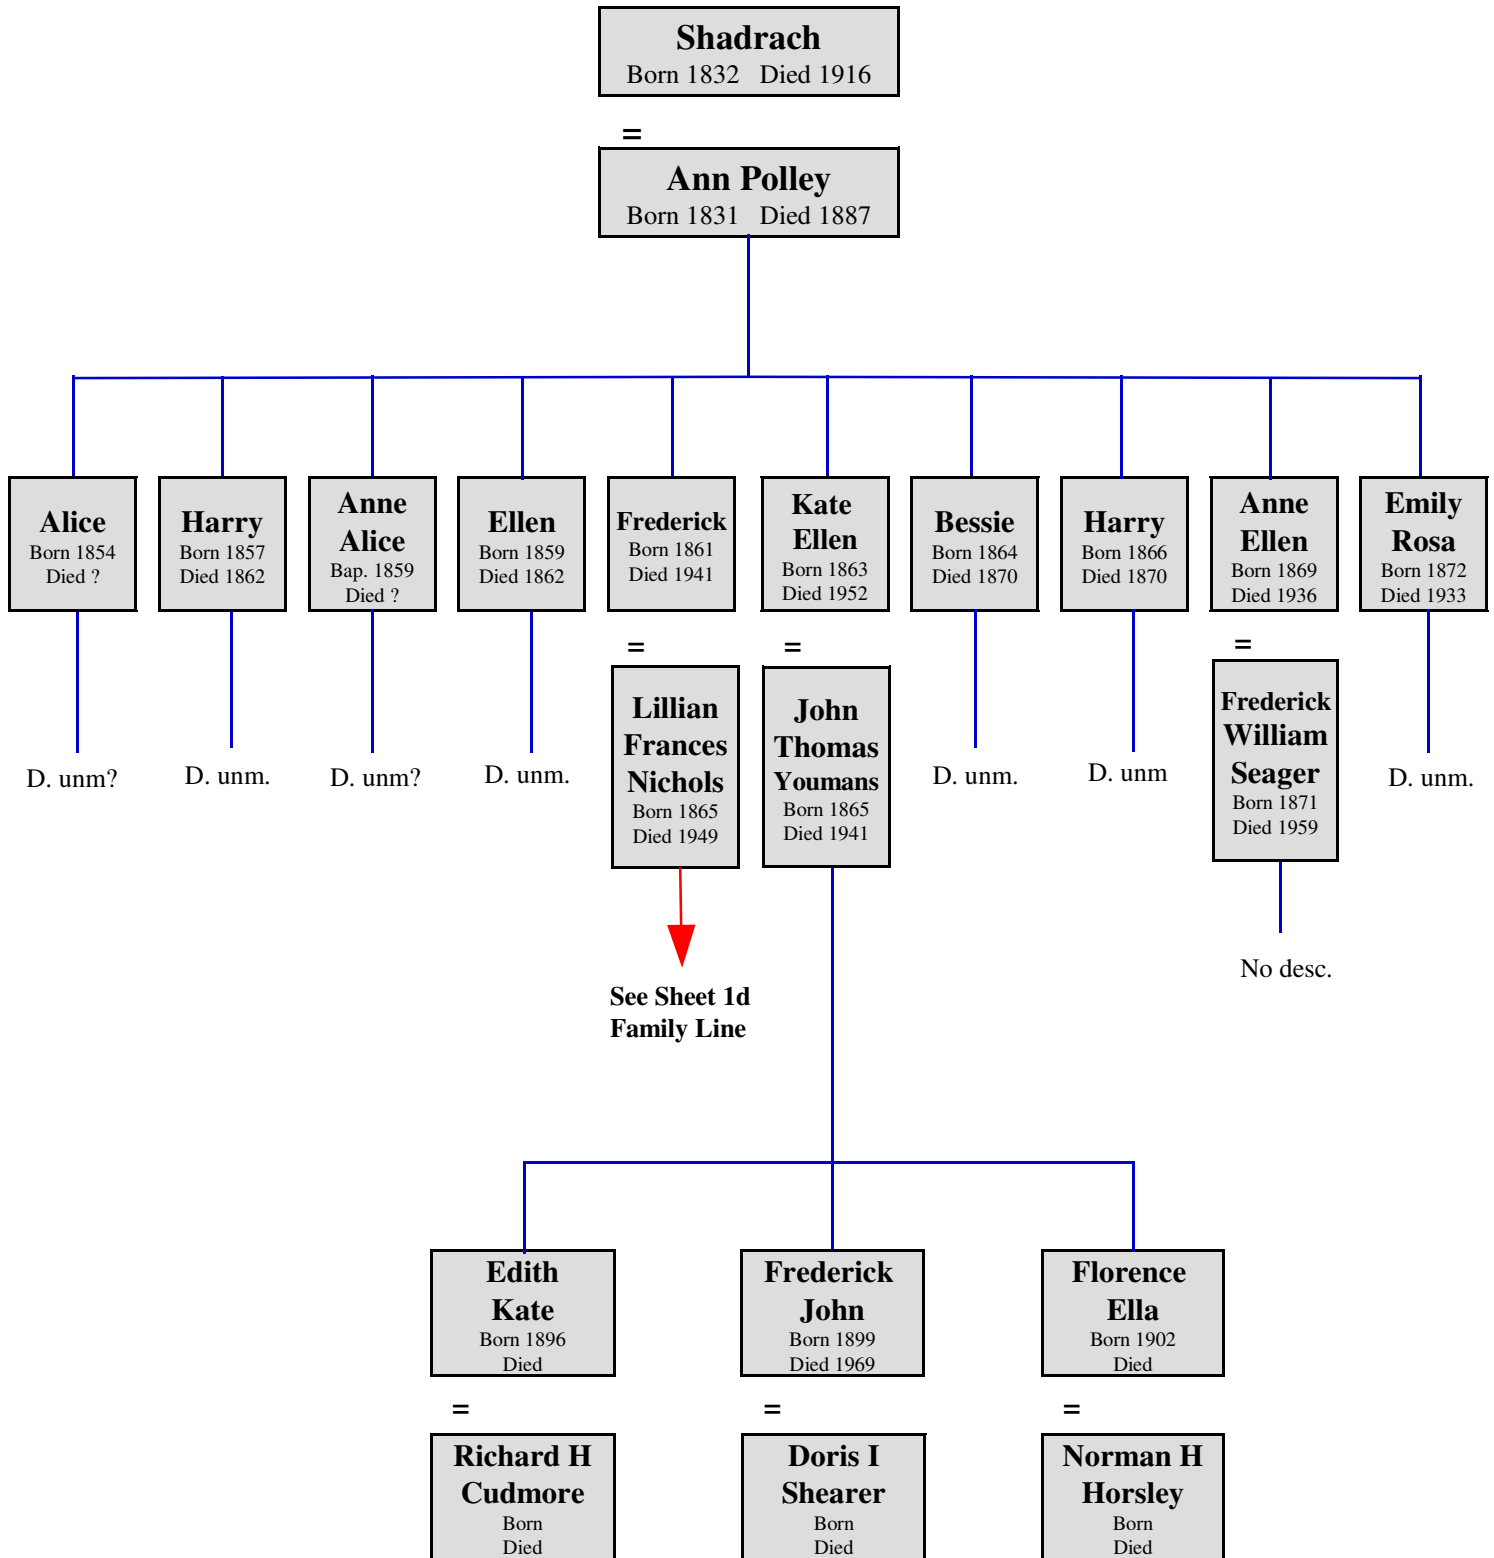

Alice
Spooner
Bap. 1734
Bur. 1762

Elizabeth
Bap. 1732
Died

= ?

?.....?
Johnson
Born
Died

James
Tailor
Born
Died

= 1757

Sarah
Johnson
Bap. 1737
Died

Francis Fallows
Born 1754 Died
(by Ann Fallows)

Sarah
Born 1757
Died 1760/1?

James
Tailor
Born 1759
Bur. 1814

= 1782

Mary
Candler
Born
Died

Elizabeth
Bap. 1752
Died

John Tine
Tailor
Born 1757
Bur. 1814

= 1782

Rebecca
Coe
Bap. 1760
Bur. 1832

Sarah
Goudge
Candler
Born 1795
Died

= ?

Charles
Henry
Williams
Freeland
Born 1788
Died

Francis
Born 1759
Bur. 1762

Elizabeth
Born 1760
Died 1762?

See Sheet 1
Family Line

SNELL (1)

SNELL (1a)

SNELL (1b)

SNELL (1c)

SNELL (1d)