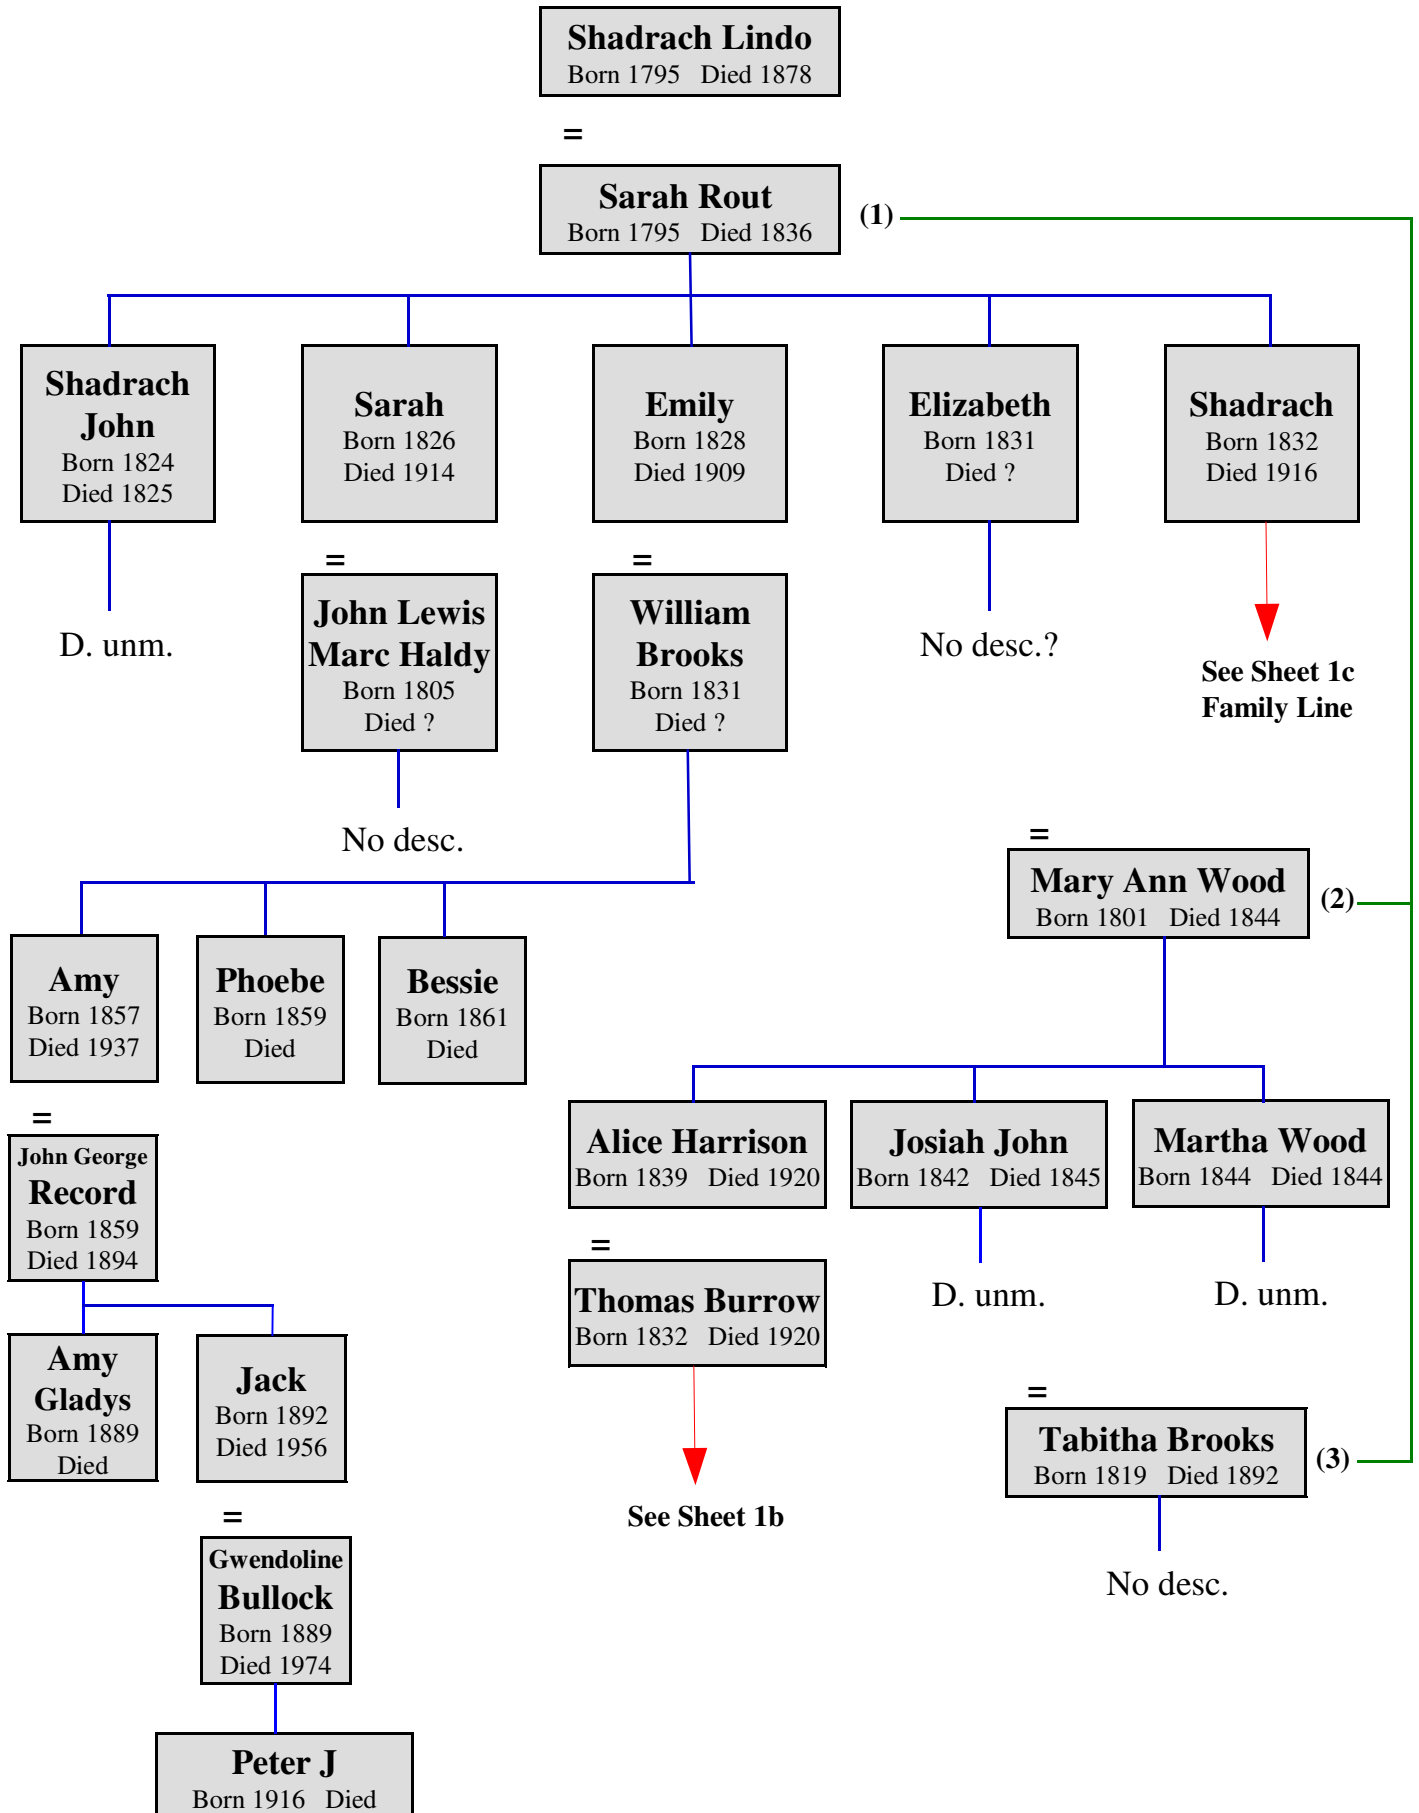

Alice
Spooner
Bap. 1734
Bur. 1762

Elizabeth
Bap. 1732
Died

= ?

?.....?
Johnson
Born
Died

James
Tailor
Born
Died

= 1757

Sarah
Johnson
Bap. 1737
Died

Francis Fallows
Born 1754 Died
(by Ann Fallows)

Sarah
Born 1757
Died 1760/1?

James
Tailor
Born 1759
Bur. 1814

= 1782

Mary
Candler
Born
Died

Elizabeth
Bap. 1752
Died

John Tine
Tailor
Born 1757
Bur. 1814

= 1782

Rebecca
Coe
Bap. 1760
Bur. 1832

Sarah
Goudge
Candler
Born 1795
Died

= ?

Charles
Henry
Williams
Freeland
Born 1788
Died

Francis
Born 1759
Bur. 1762

Elizabeth
Born 1760
Died 1762?

See Sheet 1
Family Line

SNELL (1)

SNELL (1a)

SNELL (1b)

SNELL (1c)

SNELL (1d)