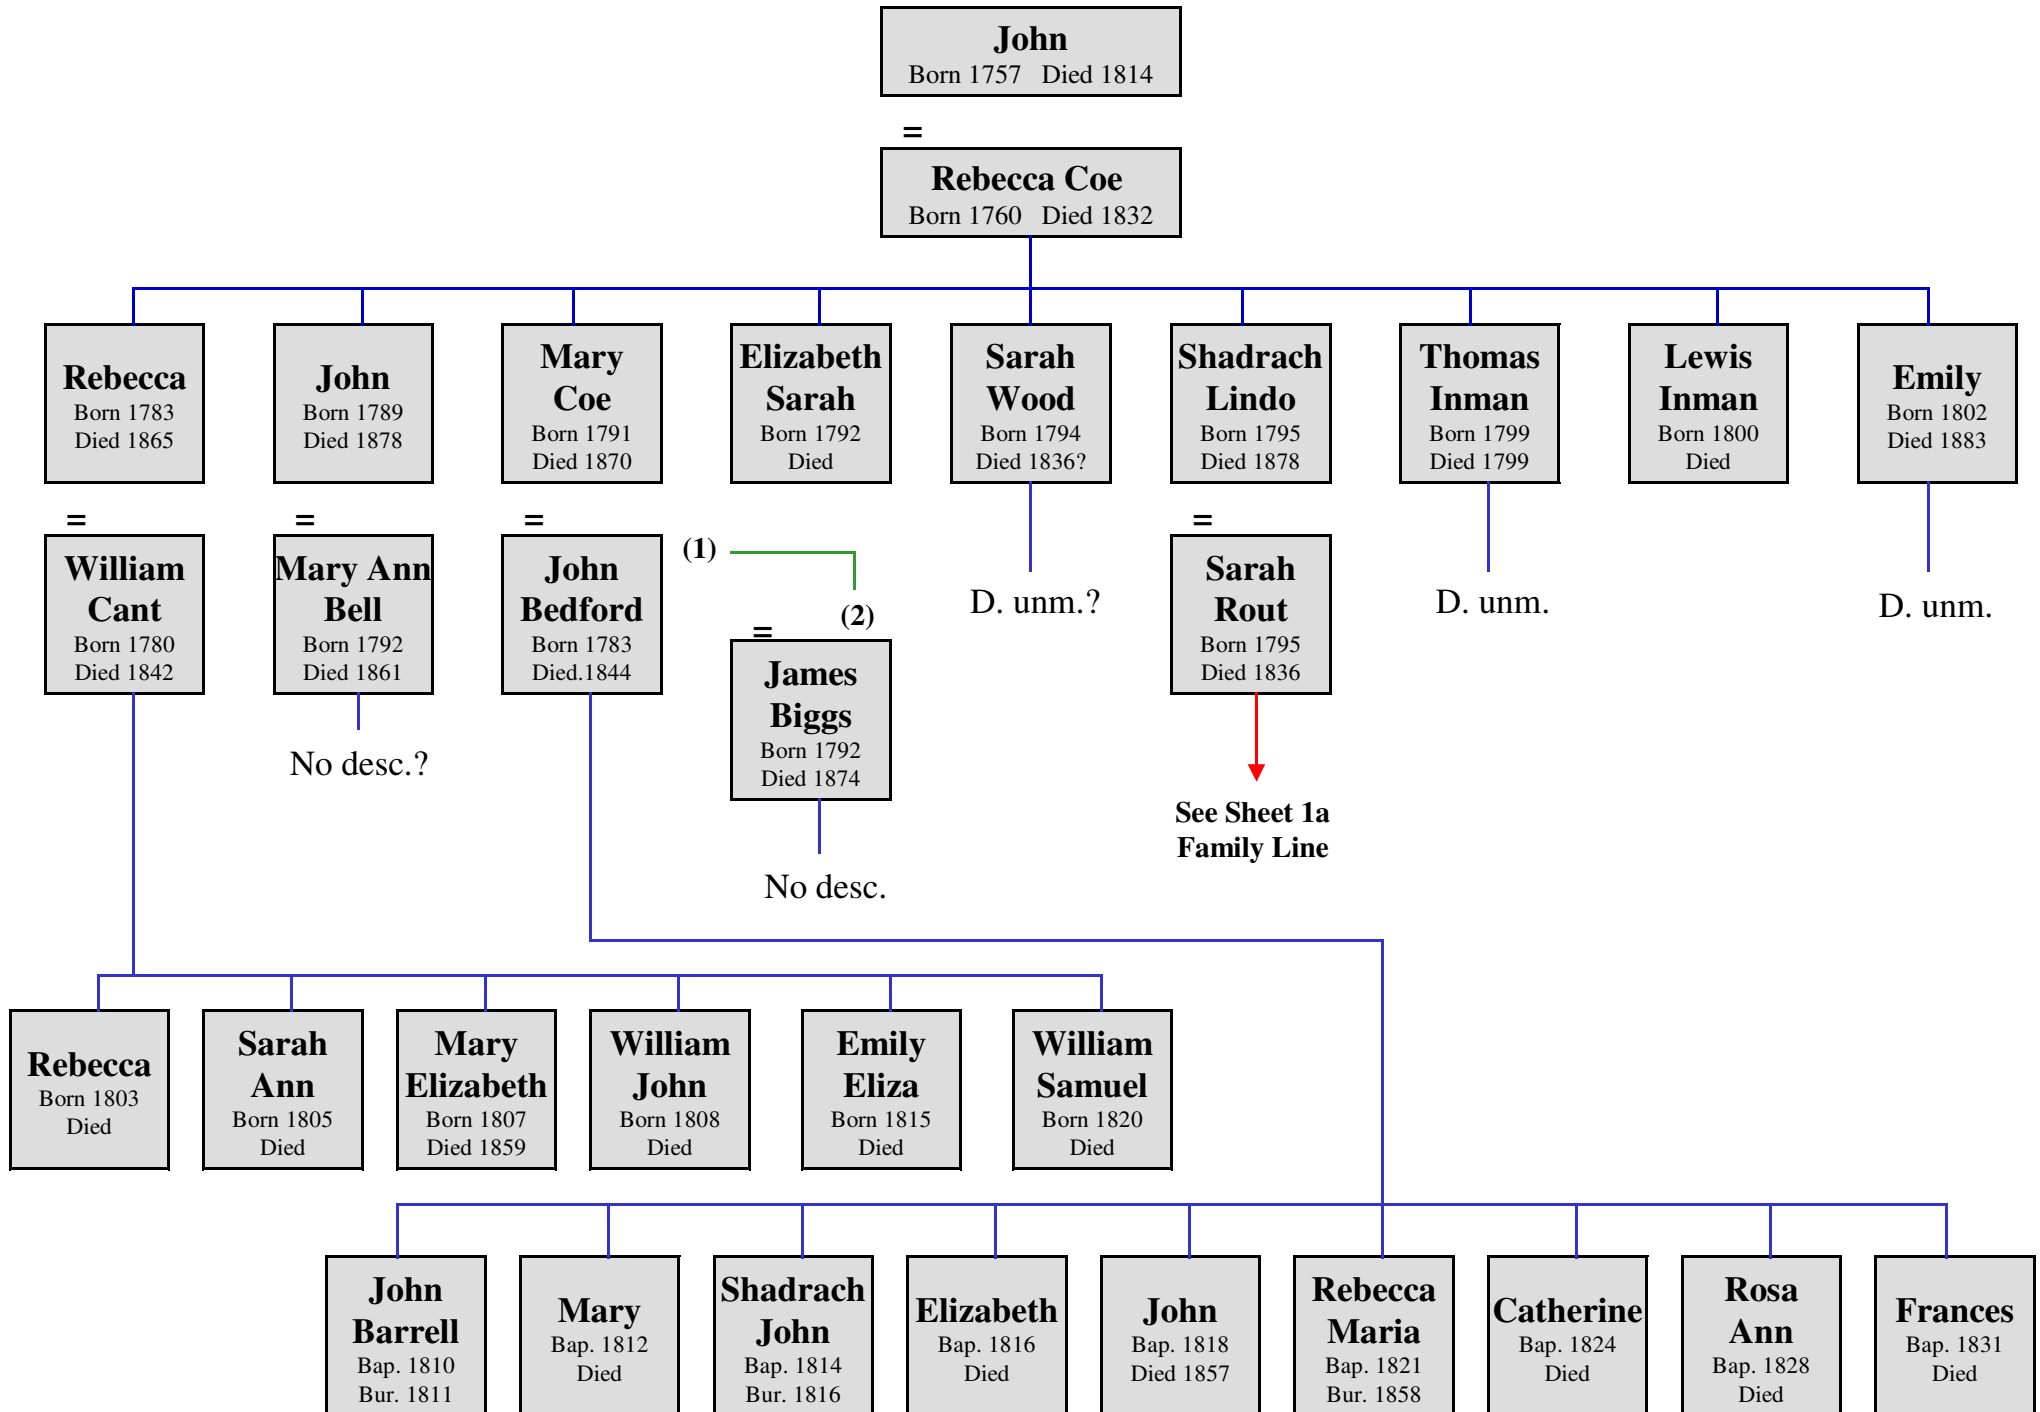

Alice
Spooner
Bap. 1734
Bur. 1762

Elizabeth
Bap. 1732
Died

= ?

?.....?
Johnson
Born
Died

James
Tailor
Born
Died

= 1757

Sarah
Johnson
Bap. 1737
Died

Francis Fallows
Born 1754 Died
(by Ann Fallows)

Sarah
Born 1757
Died 1760/1?

James
Tailor
Born 1759
Bur. 1814

= 1782

Mary
Candler
Born
Died

Elizabeth
Bap. 1752
Died

John Tine
Tailor
Born 1757
Bur. 1814

= 1782

Rebecca
Coe
Bap. 1760
Bur. 1832

Sarah
Goudge
Candler
Born 1795
Died

= ?

Charles
Henry
Williams
Freeland
Born 1788
Died

Francis
Born 1759
Bur. 1762

Elizabeth
Born 1760
Died 1762?

See Sheet 1
Family Line

SNELL (1)

SNELL (1a)

SNELL (1b)

SNELL (1c)

SNELL (1d)